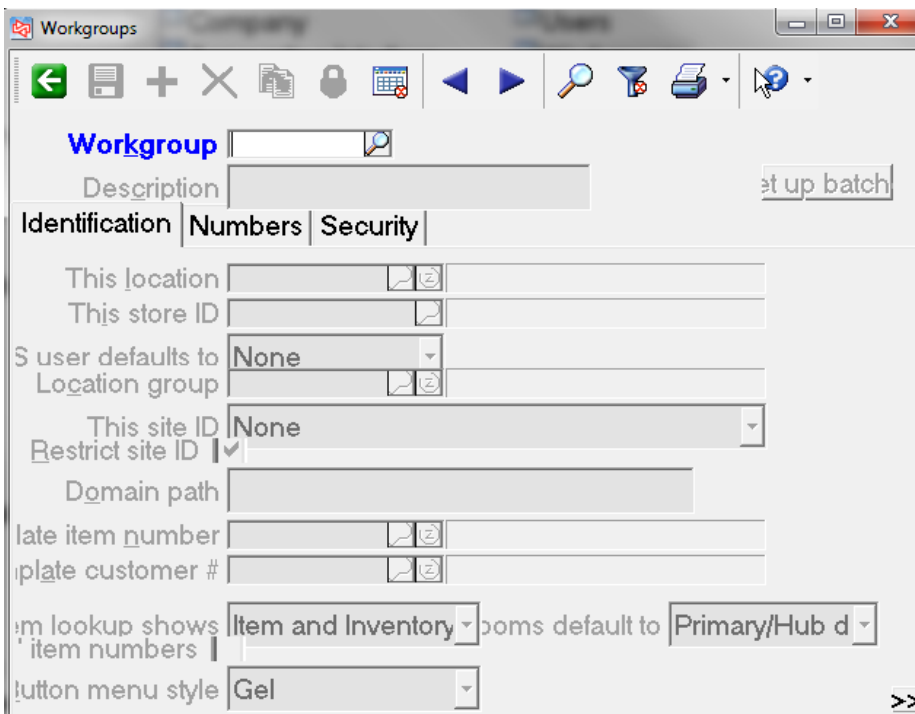

Button labels display over images. Button text is overlapping images.

Summary:

Button labels display over images. Button text is overlapping images. Font in Counterpoint does not fit onto screens within the application. Date ranges are overlapping on reports. Name field hidden on user record screen.