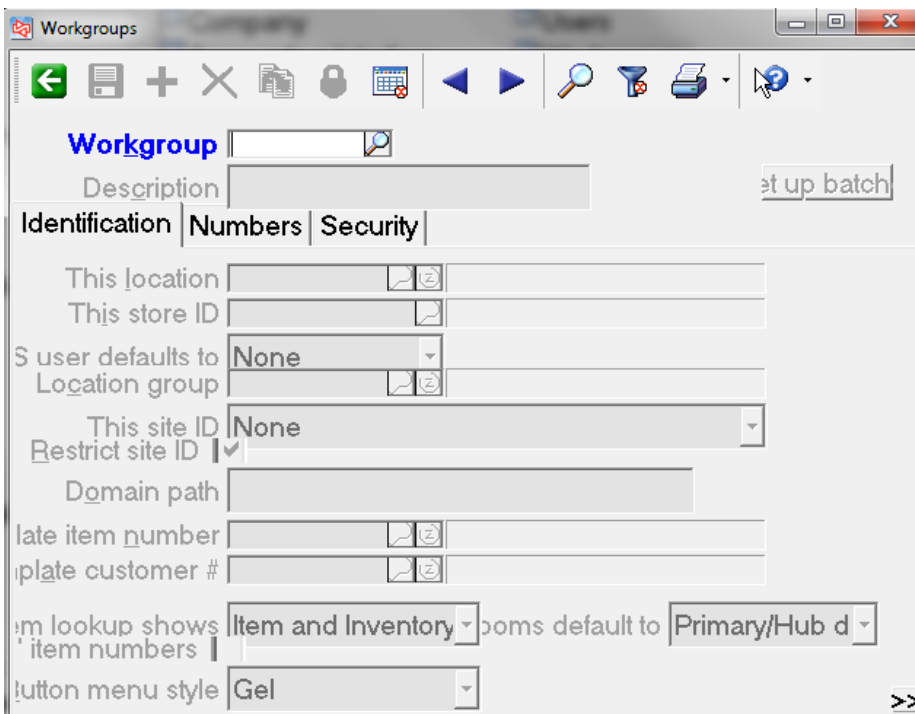

# Button labels display over images. Button text is overlapping images.

## Summary:

Button labels display over images. Button text is overlapping images. Font in Counterpoint does not fit onto screens within the application. Date ranges are overlapping on reports. Name field hidden on user record screen.