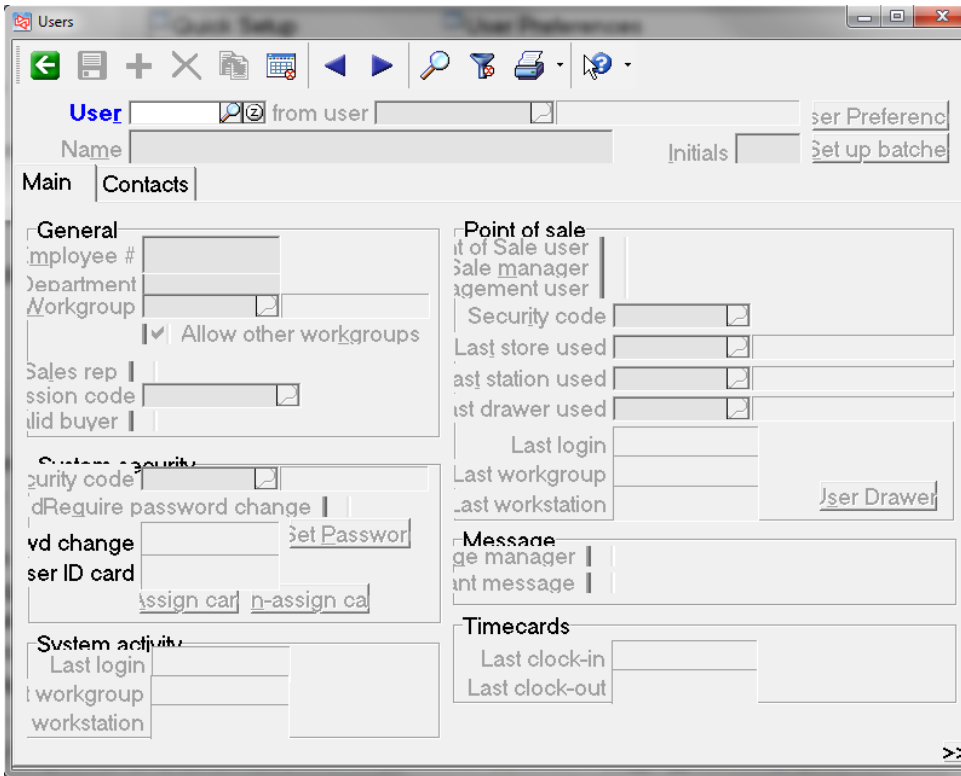

Button labels display over images. Button text is overlapping images.

Summary:

Button labels display over images. Button text is overlapping images. Font in Counterpoint does not fit onto screens within the application. Date ranges are overlapping on reports. Name field hidden on user record screen.

Cause:

Font size selected for the CPSQL user is too large.

Solution:

- In **Setup / System / User Preferences / User Interface** select a smaller font size.

-or-

- In Windows, change to a smaller font size in the **Control Panel / Display Properties**. The suggested DPI is 96 for non-Citrix environments (Control Panel / Display Properties / Settings / Advanced*).