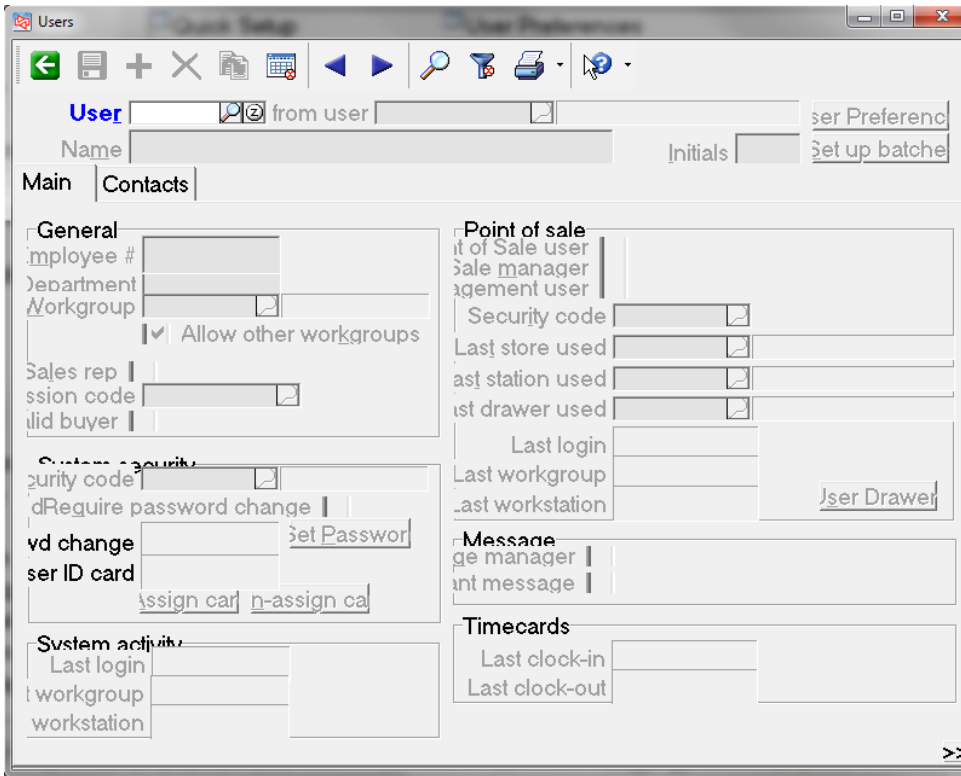

# Button labels display over images. Button text is overlapping images.

## Summary:

Button labels display over images. Button text is overlapping images. Font in Counterpoint does not fit onto screens within the application. Date ranges are overlapping on reports. Name field hidden on user record screen.